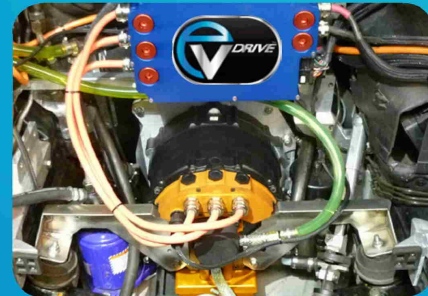

# The preferred motor/controller solutions in motorsports and high performance prototypes

**EVDRIIVE offers** systems that include most power dense MATCHED components - 100-600kW:

- World-class Remy HVH core AMR Series Motors & Rinehart controllers | <http://bit.ly/EVDrives>
- Unique AMR Series motors include built-in oil pump for cooling at all operation conditions
- All-electric and Hybrid applications
- S/W and integration support for all vehicle classes
- Complete powertrains & commercial vehicle conversions also available | <http://bit.ly/EVD-Arch>